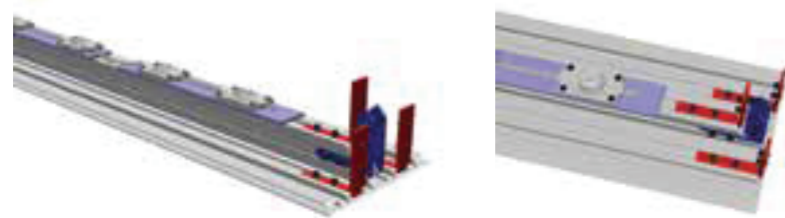

EDGE-LIGHTING