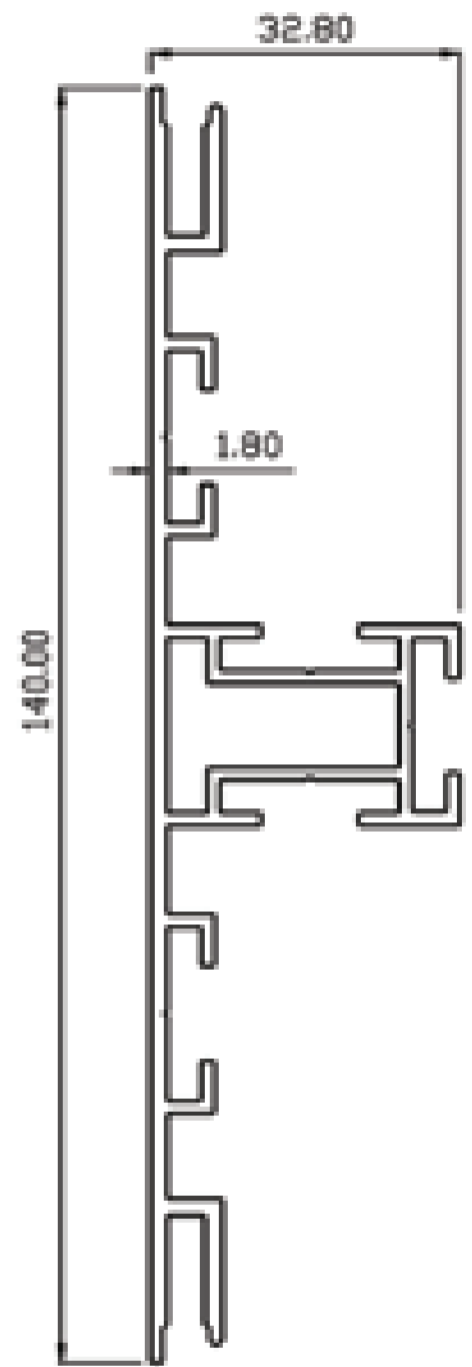

# CLICK & CONNECT EDGE-LIGHT LIGHTBOX 140MM PROFILE

## EDGE-LIGHTING